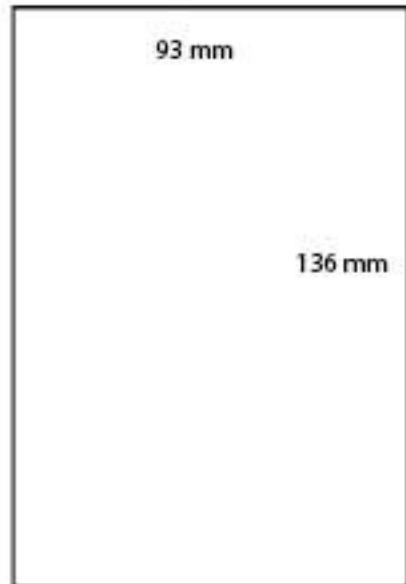

**1/12 PAGE VERTICAL AD**  
93 mm X 41 mm.

**1/8 PAGE VERTICAL AD**  
93 mm X 65 mm.

**1/4 PAGE VERTICAL AD**  
93 mm X 136 mm.

**1/2 PAGE VERTICAL AD**  
93 mm X 277 mm.

**1/3 PAGE VERTICAL AD**  
60 mm X 277 mm.

**1 PAGE AD**

Size A4 - 210 mm X 297 mm.  
Additional 3 mm bleed for backgrounds and pictures.  
15 mm text security to avoid the text to be too close to the borders.