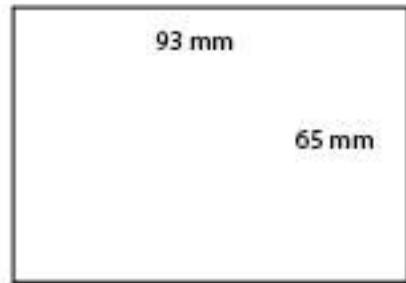

**1/12 PAGE VERTICAL AD**  
93 mm X 41 mm.

**1/8 PAGE VERTICAL AD**  
93 mm X 65 mm.

**1/4 PAGE VERTICAL AD**  
93 mm X 136 mm.

**1/2 PAGE VERTICAL AD**  
93 mm X 277 mm.

**1/3 PAGE VERTICAL AD**  
60 mm X 277 mm.

**1 PAGE AD**

Size A4 - 210 mm X 297 mm.  
Additional 3 mm bleed for backgrounds and pictures.  
15 mm text security to avoid the text to be too close to the borders.